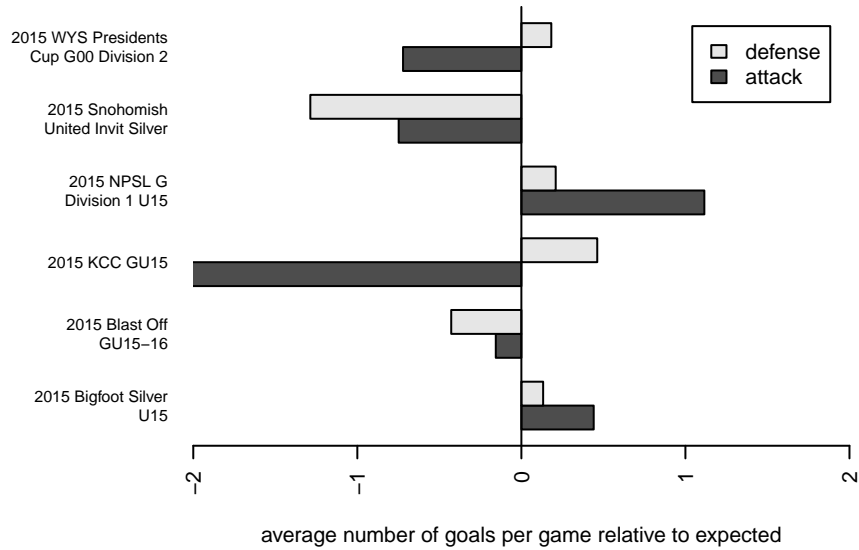

## Southlake Select Rockets G00

Southlake Select  
 Renton, WA  
 G00 total strength=1240  
 attack=6.45 defense=3.27  
 fall league = NPSL G Div 1 U15  
 notes= was SCORE

alt names used:  
 SCORE ROCKETS FC  
 Southlake Rockets  
 SOUTHLAKE SELECT ROCKETS FC (WA)  
 Southlake Select G00 Rockets FC  
 Southlake Select – Rockets FC 00

Venues played:  
 2015 Snohomish United Invit Silver  
 2015 KCC GU15  
 2015 Blast Off GU15-16  
 2015 Bigfoot Silver U15  
 2015 NPSL G Division 1 U15  
 2015 WYS Presidents Cup G00 Division 2

**Southlake Select Rockets G00**  
 Dots are actual minus expected GF (blue circles) and GA (red triangles).  
 Blue line is smoothed change in attack strength. Red is smoothed change in defense strength.

**attack and defense variance (black dot)  
relative to other teams  
and top 10 in region**

**attack and defense rating  
relative to others at age  
and all opponents in last 13 months**

**Performance relative to 13 month average**