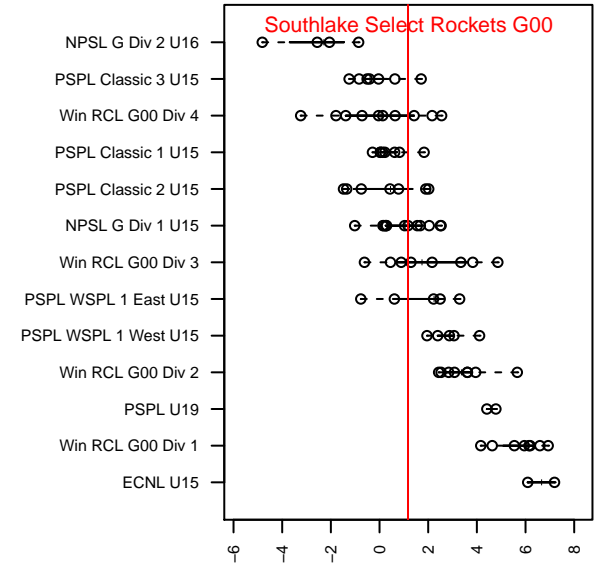

## Southlake Select Rockets G00

Southlake Select  
 Renton, WA  
 G00 total strength=1240  
 attack=6.45 defense=3.27  
 fall league = NPSL G Div 1 U15  
 notes= was SCORE

alt names used:  
 SCORE ROCKETS FC  
 Southlake Rockets  
 SOUTHLAKE SELECT ROCKETS FC (WA)  
 Southlake Select G00 Rockets FC  
 Southlake Select – Rockets FC 00

Venues played:  
 2015 Snohomish United Invit Silver  
 2015 KCC GU15  
 2015 Blast Off GU15-16  
 2015 Bigfoot Silver U15  
 2015 NPSL G Division 1 U15  
 2015 WYS Presidents Cup G00 Division 2

**Southlake Select Rockets G00**  
 Dots are actual minus expected GF (blue circles) and GA (red triangles).  
 Blue line is smoothed change in attack strength. Red is smoothed change in defense strength.

**attack and defense variance (black dot)  
relative to other teams  
and top 10 in region**

**attack and defense rating  
relative to others at age  
and all opponents in last 13 months**

**Performance relative to 13 month average**