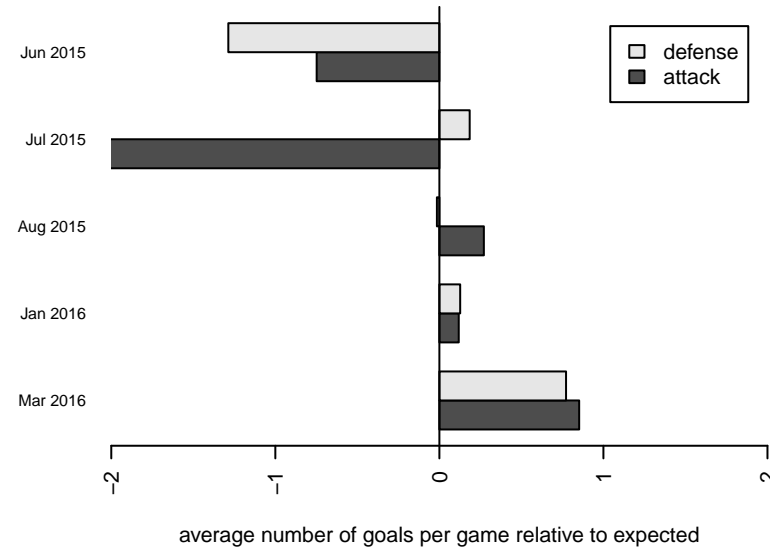

Performance relative to 13 month average