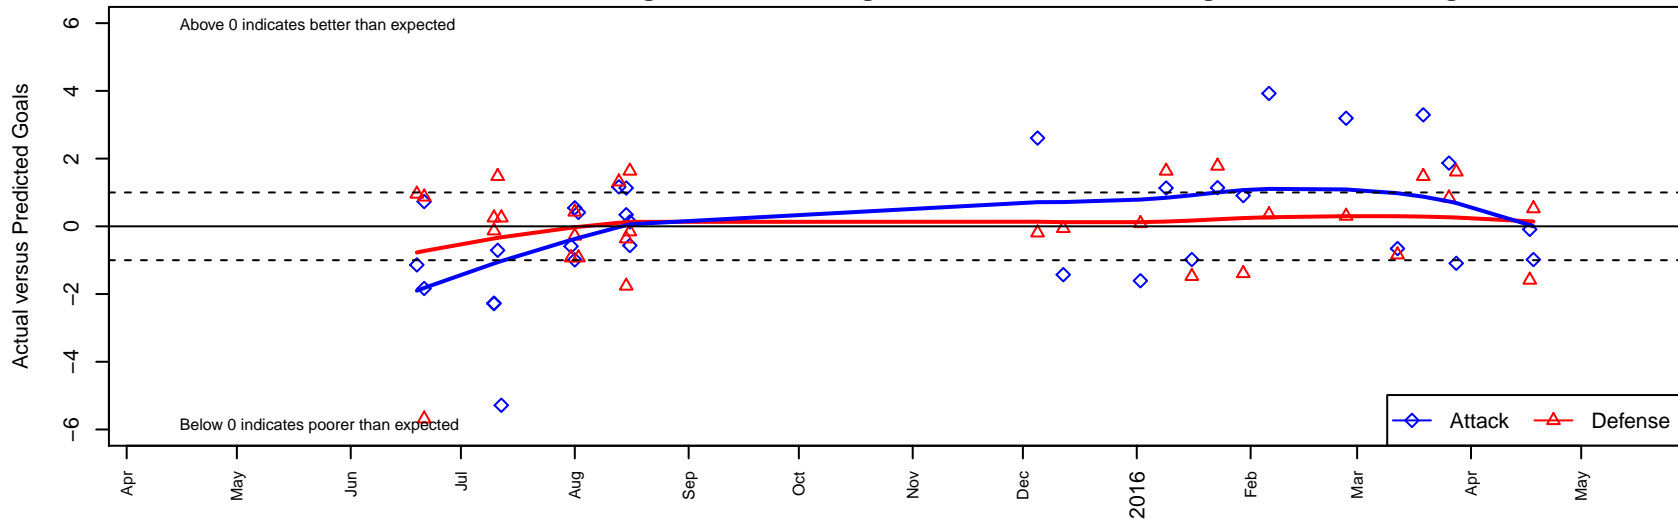

## Southlake Select Rockets G00

Southlake Select  
 Renton, WA  
 G00 total strength=1240  
 attack=6.45 defense=3.27  
 fall league = NPSL G Div 1 U15  
 notes= was SCORE

alt names used:  
 SCORE ROCKETS FC  
 Southlake Rockets  
 SOUTHLAKE SELECT ROCKETS FC (WA)  
 Southlake Select G00 Rockets FC  
 Southlake Select – Rockets FC 00

Venues played:  
 2015 Snohomish United Invit Silver  
 2015 KCC GU15  
 2015 Blast Off GU15-16  
 2015 Bigfoot Silver U15  
 2015 NPSL G Division 1 U15  
 2015 WYS Presidents Cup G00 Division 2

**Southlake Select Rockets G00**  
 Dots are actual minus expected GF (blue circles) and GA (red triangles).  
 Blue line is smoothed change in attack strength. Red is smoothed change in defense strength.

**attack and defense variance (black dot)  
relative to other teams  
and top 10 in region**

**attack and defense rating  
relative to others at age  
and all opponents in last 13 months**

**Performance relative to 13 month average**